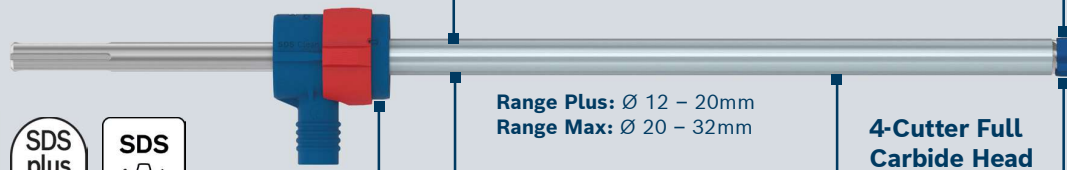

PARTICLE

EXPERT SDS Clean plus-8X and max-8X

Removable Dust Extractor Pipe

Robust steel pipe is easy to clean if it clogs

Bosch Welding Technology

Highly resistant drill bit connection

Range Plus: Ø 12 – 20mm
Range Max: Ø 20 – 32mm

4-Cutter Full Carbide Head

Punches through reinforced concrete and reduces jamming

PGM Certification

Guarantees the precision of the diameters drilled by the SDS Clean drill bit

Connector SDS Clean

Changing drill bits is easy. Compact design helps save storage space